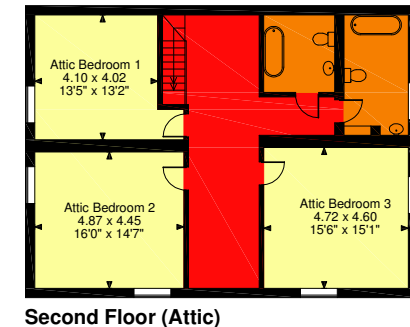

## Approximate Gross Internal Area

### Main House = 9640 Sq Ft/896 Sq M

**FOR ILLUSTRATIVE PURPOSES ONLY - NOT TO SCALE**

The position & size of doors, windows, appliances and other features are approximate only.

□ □ □ □ Denotes restricted head height