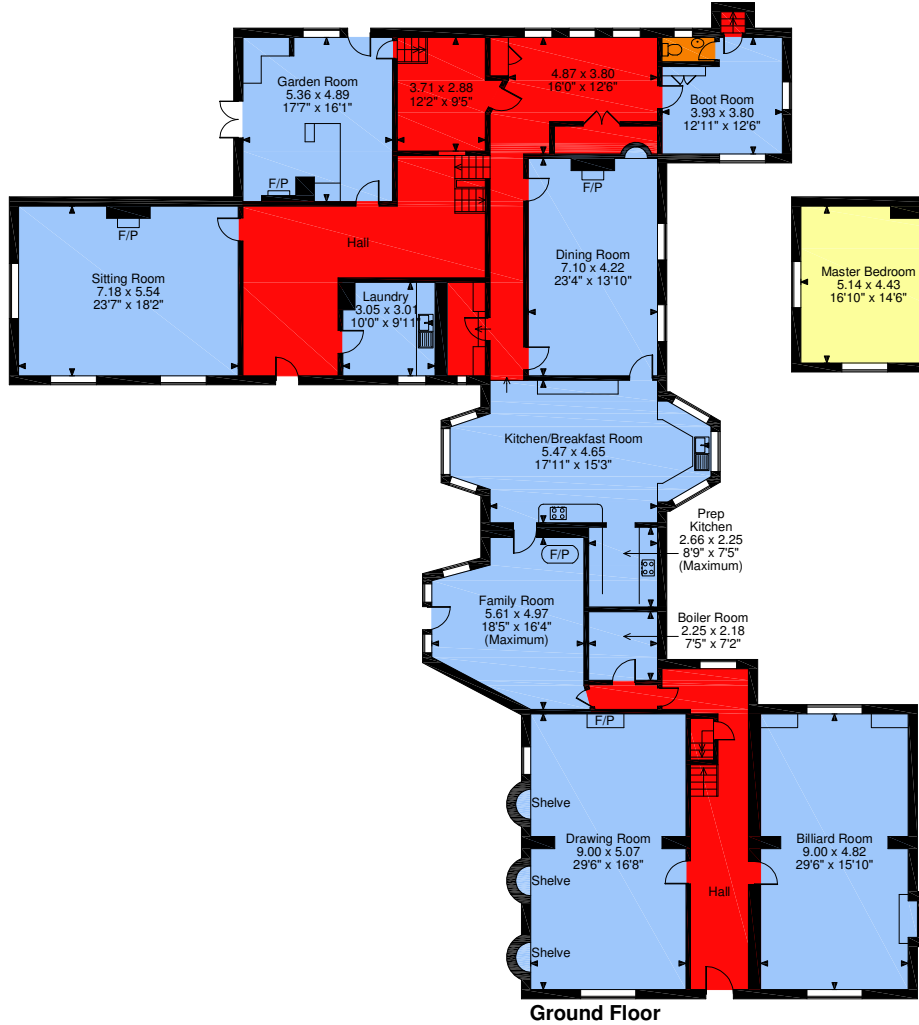

# Douthwaite Hall, York

## Approximate Gross Internal Area

### Main House = 9640 Sq Ft/896 Sq M

**FOR ILLUSTRATIVE PURPOSES ONLY - NOT TO SCALE**

The position & size of doors, windows, appliances and other features are approximate only.

□ □ □ □ Denotes restricted head height