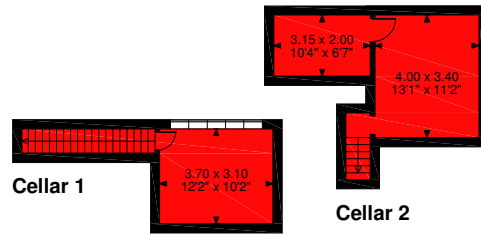

## Approximate Gross Internal Area

### Main House = 9640 Sq Ft/896 Sq M

**FOR ILLUSTRATIVE PURPOSES ONLY - NOT TO SCALE**

The position & size of doors, windows, appliances and other features are approximate only.

□ □ □ □ Denotes restricted head height